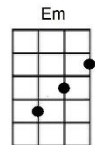

Take It Easy (Page 1 of 2)

By The Eagles

[BACK](#)

Intro: G G G G, C C D D, G G G G C C D D, G G G G
(G Riff)

G
Well I'm a runnin' down the road try'n to loosen my load

D C
I've got seven women on my mind

G D
Four that wanna own me, two that wanna stone me

C G
One says she's a friend of mine

Em C, G
Take it easy, take it easy

Am C Em
Don't let the sound of your own wheels drive you crazy

C G
Lighten up while you still can

C G
Don't even try to understand

Am C G (G Riff)
Just find a place to make your stand, and take it easy

G
Well, I'm a standin' on a corner in Winslow, Arizona

D C
Such a fine sight to see

G D
It's a girl my lord in a flat-bed Ford

C G
Slowin' down to take a look at me

Em C G
Come on, baby, don't say maybe

Am C Em
I gotta know if your sweet love is gonna save me

C G C G
We may lose and we may win, though we may never be here again

Am C G
So open up I'm climbin' in, so take it easy

Uke
Chords:

Solo Chords: G G G G, G D C C, G G D D, C C G G,
Em Em D D, C C G G, Am Am C C, Em Em Em D.
MORE...