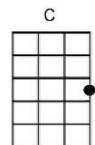

C G
One says she's a friend of mine

Em C, G
Take it easy, take it easy

Am C Em
Don't let the sound of your own wheels drive you crazy

C G
Lighten up while you still can

C G
Don't even try to understand

Am C G (G Riff)
Just find a place to make your stand, and take it easy

G
Well, I'm a standin' on a corner in Winslow, Arizona

D C
Such a fine sight to see

G D
It's a girl my lord in a flat-bed Ford

C G
Slowin' down to take a look at me

Em C G
Come on, baby, don't say maybe

Am C Em
I gotta know if your sweet love is gonna save me

C G C G
We may lose and we may win, though we may never be here again

Am C G
So open up I'm climbin' in, so take it easy

Uke
Chords:

Solo Chords: G G G G, G D C C, G G D D, C C G G,
Em Em D D, C C G G, Am Am C C, Em Em Em D.
MORE...