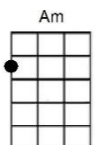

Take It Easy (Page 1 of 2)

By The Eagles

[BACK](#)

Intro: G G G G, C C D D, G G G G C C D D, G G G G
(G Riff)

G
Well I'm a runnin' down the road try'n to loosen my load

D C
I've got seven women on my mind

G D
Four that wanna own me, two that wanna stone me

C G
One says she's a friend of mine

Em C, G
Take it easy, take it easy

Am C Em
Don't let the sound of your own wheels drive you crazy

C G
Lighten up while you still can

C G
Don't even try to understand

Am C G (G Riff)
Just find a place to make your stand, and take it easy

G
Well, I'm a standin' on a corner in Winslow, Arizona

D C
Such a fine sight to see

G D
It's a girl my lord in a flat-bed Ford

C G
Slowin' down to take a look at me

Em C G
Come on, baby, don't say maybe

Am C Em
I gotta know if your sweet love is gonna save me

C G C G
We may lose and we may win, though we may never be here again

Am C G
So open up I'm climbin' in, so take it easy

Uke
Chords:

Solo Chords: G G G G, G D C C, G G D D, C C G G,
Em Em D D, C C G G, Am Am C C, Em Em Em D.
MORE...